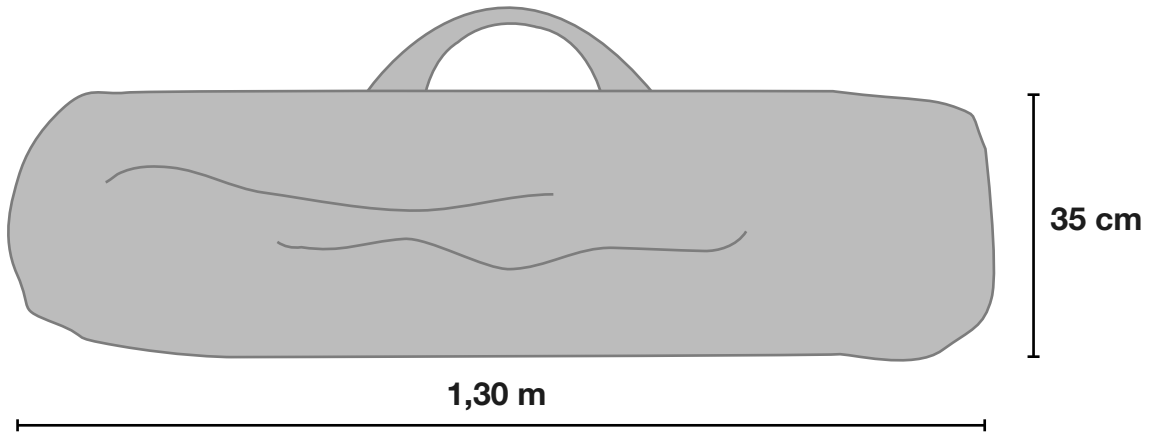

COLUMBUS AWNING INSTRUCTIONS

- *Tendalino Columbus* M/11A-1, M/11A-2
- *Bâche* M/11A-1, M/11A-2
- *Sonnensegel* M/11A-1, M/11A-2

M/11A-1

h min cm 150
h max cm 185

AWNING FOR CAR

M/11A-2

h max cm 240

**AWNING FOR 4x4
MONOVOLUME**

X1

X1

X3

X4

X8

X4

X8

HORIZONTAL ASSEMBLY