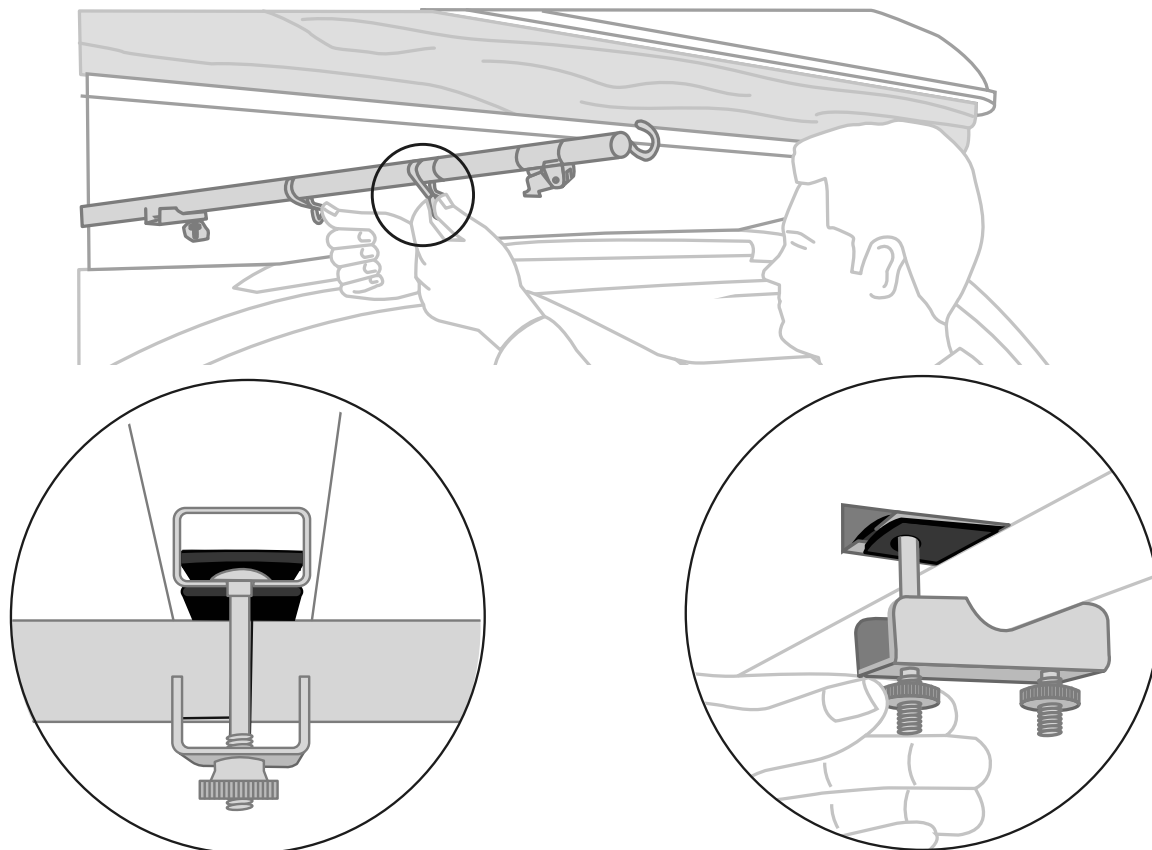

HORIZONTAL ASSEMBLY

Montaggio orizzontale • Montage horizontal • Horizontale montage

1

A

B