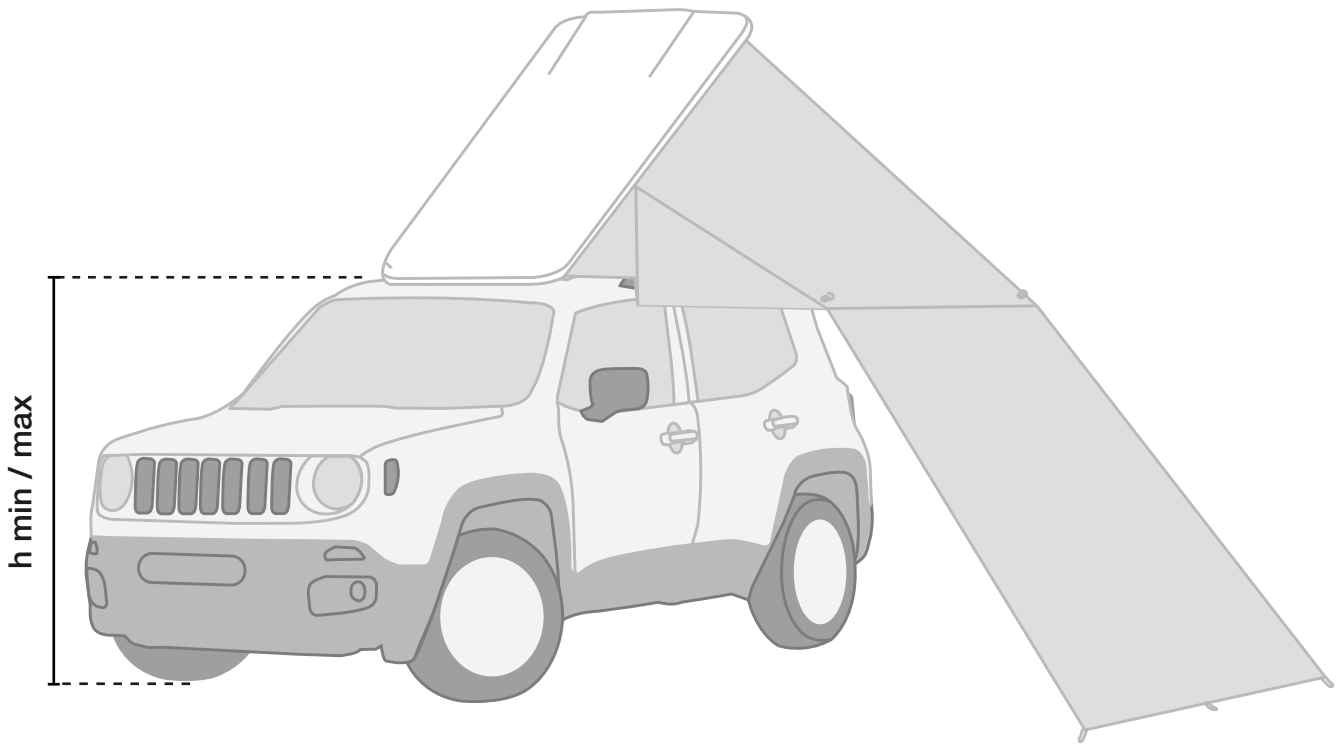

COLUMBUS AWNING INSTRUCTIONS

- *Tendalino Columbus* M/11A-1, M/11A-2
- *Bâche* M/11A-1, M/11A-2
- *Sonnensegel* M/11A-1, M/11A-2

M/11A-1

h min cm 150
h max cm 185

AWNING FOR CAR

M/11A-2

h max cm 240

**AWNING FOR 4x4
MONOVOLUME**